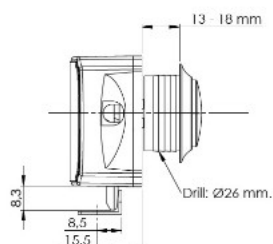

PRODUCT SHEET

Description:

Push Lock "RV", F/13-18 mm,"Round", CPL Plastic Knob & Brown Body, Inkl Steel L-Shaped Striking Plate

Item number:

14.03.047-0

Units	Box	Carton	HS Code	Barcode
Pcs.			8301300000	
				5704866520669