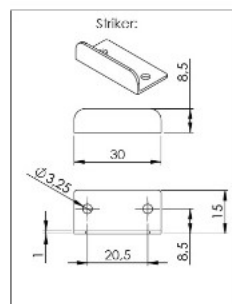

PRODUCT SHEET

Description:

Push Lock "RV", F/13-18 mm,"Round", CPL Plastic Knob & Brown Body, Inkl Steel L-Shaped Striking Plate

Item number:

14.03.047-0

Units	Box	Carton	HS Code	Barcode
Pcs.			8301300000	
				5704866520669