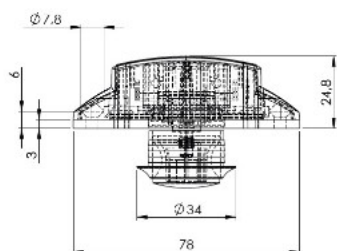

PRODUCT SHEET

Description:

Push Lock "RV", F/13-18 mm,"Round", CPL Plastic Knob & Brown Body, Inkl Steel L-Shaped Striking Plate

Item number:

14.03.047-0

Units	Box	Carton	HS Code	Barcode
Pcs.			8301300000	
				5704866520669