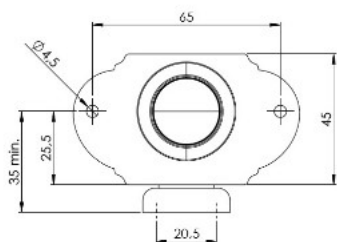

PRODUCT SHEET

Description:

Push Lock "RV", F/13-18 mm,"Round", CPL Plastic Knob & Brown Body, Inkl Steel L-Shaped Striking Plate

Item number:

14.03.047-0

Units	Box	Carton	HS Code	Barcode
Pcs.			8301300000	
				5704866520669